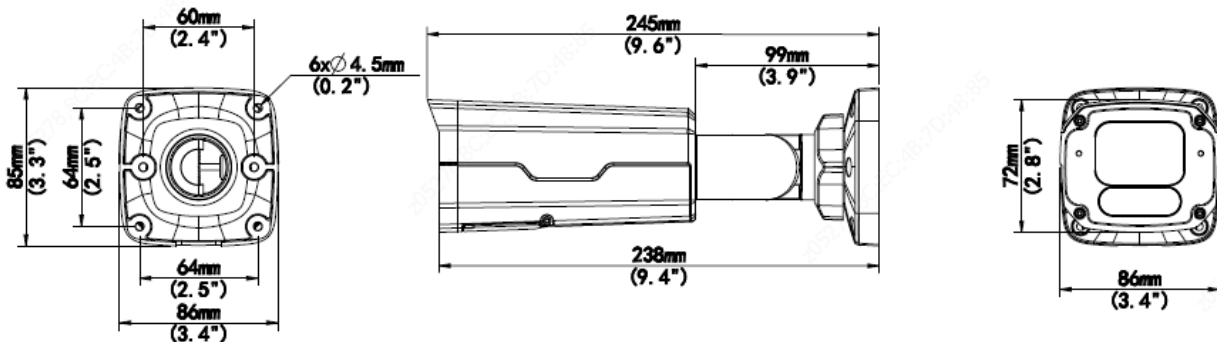

Safety	CE LVD (EN 62368-1:2014+A11:2017) CB (IEC 62368-1:2014) UL (UL 62368-1, 2nd Ed., Issue Date: 2014-12-01)
Environment	CE-RoHS (2011/65/EU;(EU)2015/863); WEEE (2012/19/EU); Reach (Regulation (EC) No 1907/2006)
Protection	IP67 (IEC 60529:1989+AMD1:1999+AMD2:2013) IK10 (IEC 62262:2002)
General	
Power	DC 12V±25%, PoE (IEEE 802.3af)
	Power consumption: Max 11.5W
Power Interface	Ø 5.5mm coaxial power plug
Dimensions (L × W × H)	245 × 86 × 85mm (9.6" × 3.4" × 3.3")
Weight	0.9kg (1.98lb)
Material	Metal
Working Environment	-30°C ~ 60°C (-22°F ~ 140°F), Humidity: ≤95% RH (non-condensing)
Storage Environment	-30°C ~ 60°C (-22°F ~ 140°F), Humidity: ≤95% RH (non-condensing)
surge protection	6KV
Reset Button	Support

Dimensions

Accessories

TR-JB07-D-IN

Junction Box

TR-JB06-A-IN

Junction Box

TR-UP06-B-IN

Pole Mount

TR-UP06-C-IN

Pole Mount

TR-A01-IN

Waterproof Joint